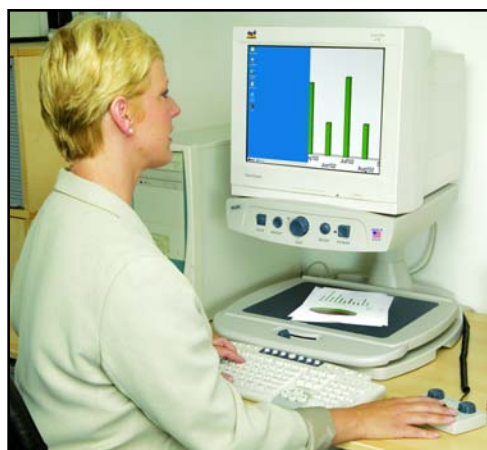

## The Best Value In Sight

**enhanced**  
**vision**

Regain your independence with the Merlin Family. These leading desktop video magnifiers provide the ultimate in features and flexibility. Read, write, view photos and work on favorite hobbies with the Merlin that fits your needs and budget.

## Merlin

The Merlin video magnifier includes auto-focus, a large work space, superior contrast resolution and optional voice recognition and color select options. Available in color or classic black and white.

## Merlin LCD

The Merlin LCD offers the greatest value and picture quality available. Boasting an ergonomic screen with built-in controls allowing the user to pivot and adjust the screen to offer the ultimate in comfort.

## Merlin features:

- Auto-focus capability for easy viewing of checks, forms, prescription bottles, and more.
- Dial magnification provides the ability to increase images and text from 2.4 to 72x the original size. Magnification will vary with display size.
- Select from the most extensive viewing modes and color select options available.
- Large working space! No other product can compare.
- Exceptionally priced; Merlin is the most feature-rich product.
- Monitors range from 14", 17" or 20" CRT and 17" or 19" LCD.
- High contrast control panel includes easy-to-use tactile buttons.
- Optional voice activation is also available for all Merlin models.
- Brightness Control (Merlin LCD models).
- 3 year warranty with optional lifetime warranty.
- Preset magnification enables you to choose favorite magnification settings with a push of a button (standard Merlin & Merlin Plus models).
- Image locator feature allows you to locate objects at high levels of magnification quickly and easily (standard Merlin & Merlin Plus models).