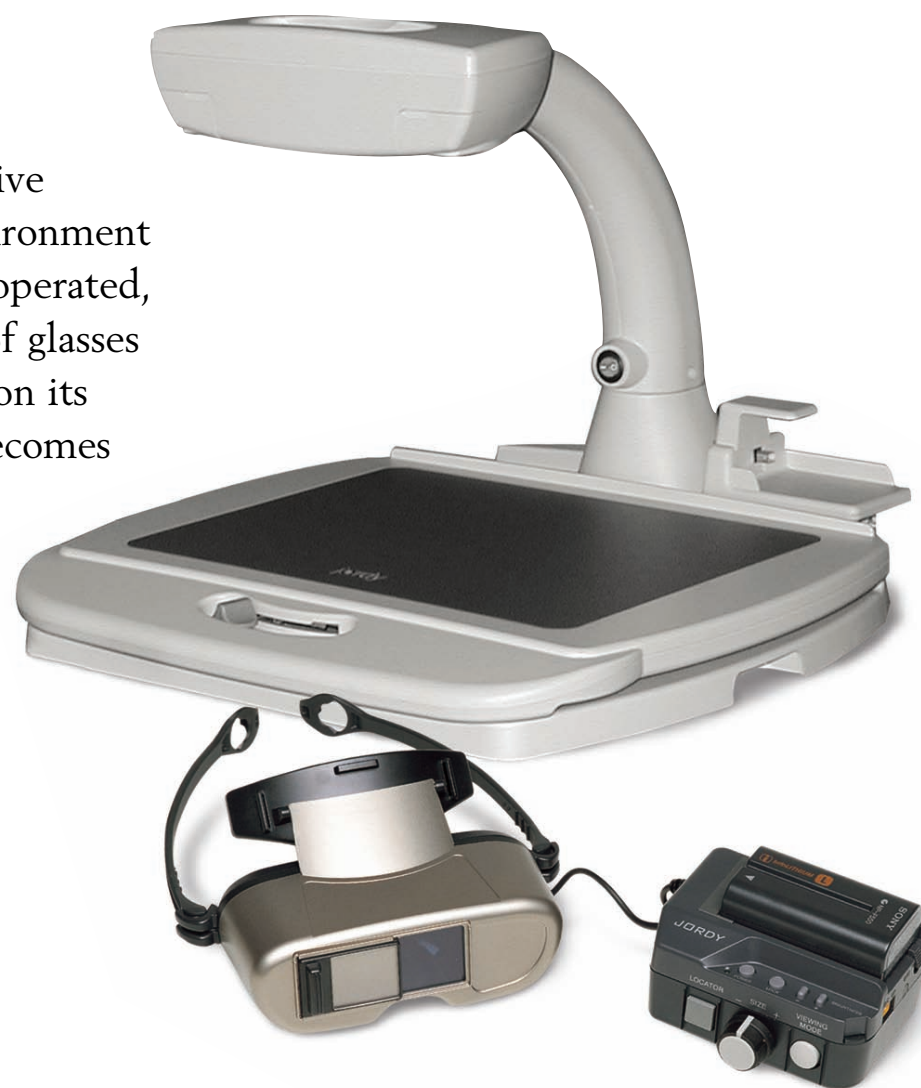

JORDY™

Two Low-Vision Systems In One!

enhanced
vision™

With JORDY you can read the book AND see the movie.

This innovative system is the ideal solution for your active lifestyle, enabling you to read, write, and see in any environment including work, home, and school. JORDY is a battery-operated, full-color portable system that can be worn like a pair of glasses to see near, far, and anything in-between. When placed on its optional desktop stand and attached to any monitor, it becomes a fully functional desktop video magnifier.

JORDY features include:

- Magnification range up to 30x
- Auto focus which keeps images in clear, bright focus
- Extremely lightweight and portable
- Proprietary high-contrast wide field-of-view
- Four viewing modes: full-color, black and white, high-contrast positive and negative
- Digital zoom provides ability to magnify and view faces of loved one's, objects, or any image instantly

Optional desktop stand features include:

- Magnification range up to 50x
- Extra large working space with locking table
- Built-in lighting system increases image brightness and contrast

Magnification up to 50x
original size with
desktop stand

JORDY options include:

- Desktop stand
- Soft case for using JORDY on the go
- Computer enabled desktop stand

“The JORDY is extremely well conceived and executed, very durable and has given me countless hours of joy!”